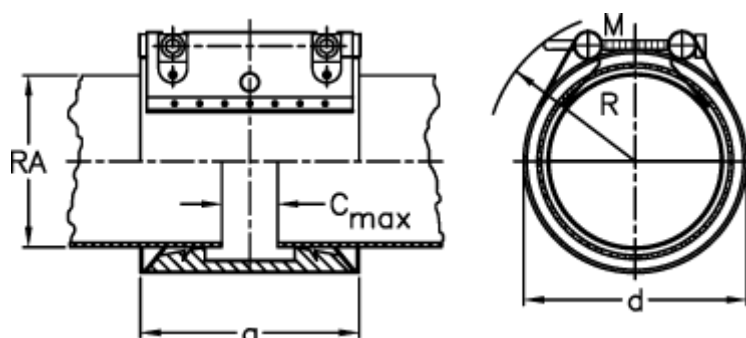

# Data Sheet

Article number: 025819360050

Description: Norma Connect pipe coupling  
PLAST GRIP PGL W5 Ø=50,0 EPDM, 16 bar

## Measures

a = 62.4

C max with insertion band = 8

d = 70

M (screw) = M8

Nominal pressure (bar) = 16

R = 90

RA = 50.0

RA min-RA max plastic = 49,5-50,5

Weight a piece = 0.6